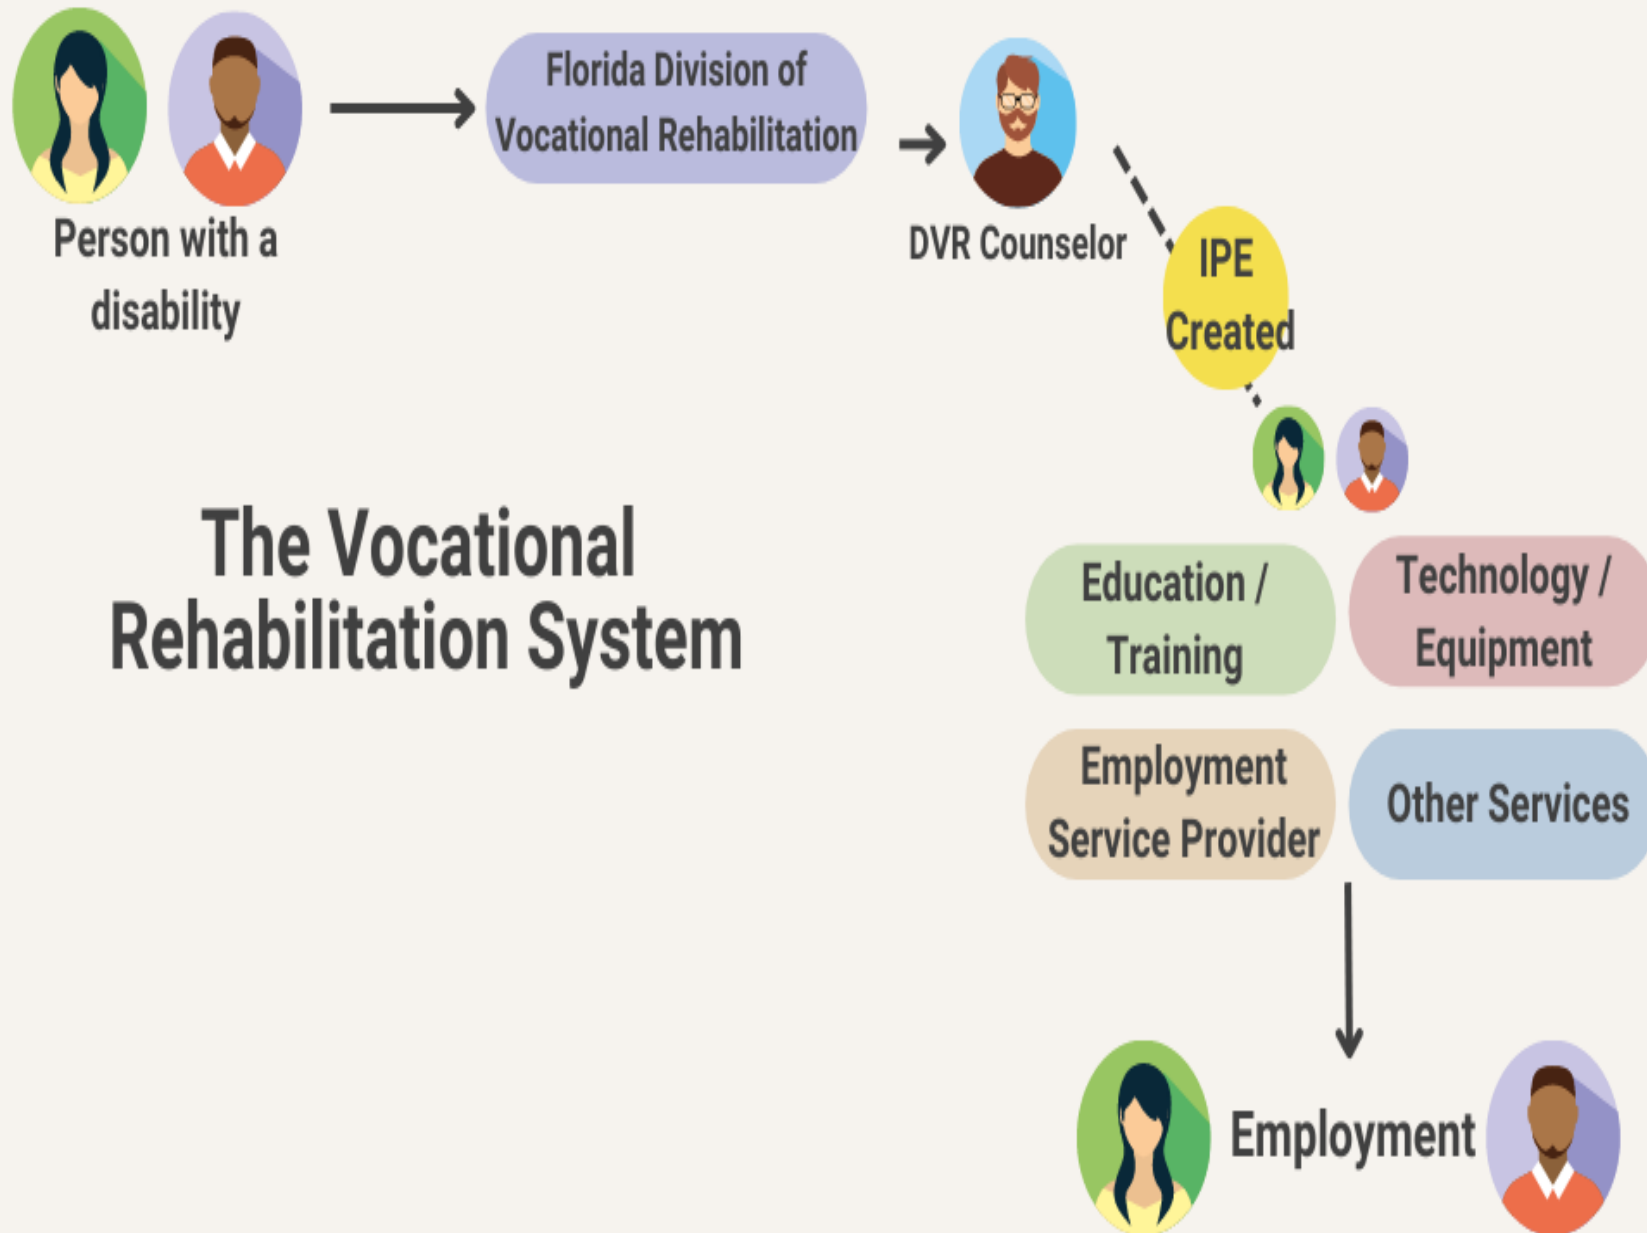

THE ABLE TRUST™

students

Your FPCTP

Local Employers

- **Created** by the Florida Legislature in 1990 as direct support organization to the state vocational rehabilitation program.
- **Mission** is to be a key leader in providing opportunities for successful employment of Floridians with disabilities.
- **Our role** is to identify the most effective and efficient means for increasing employment of Floridians with disabilities.

THE ABLE TRUST™

Students

Local Employers

Your FPCTP

Business & Industry groups and associations

Employment Service Providers

Division of Vocational Rehabilitation

- Lower Turnover
- Less Absenteeism
- Safer Work Habits