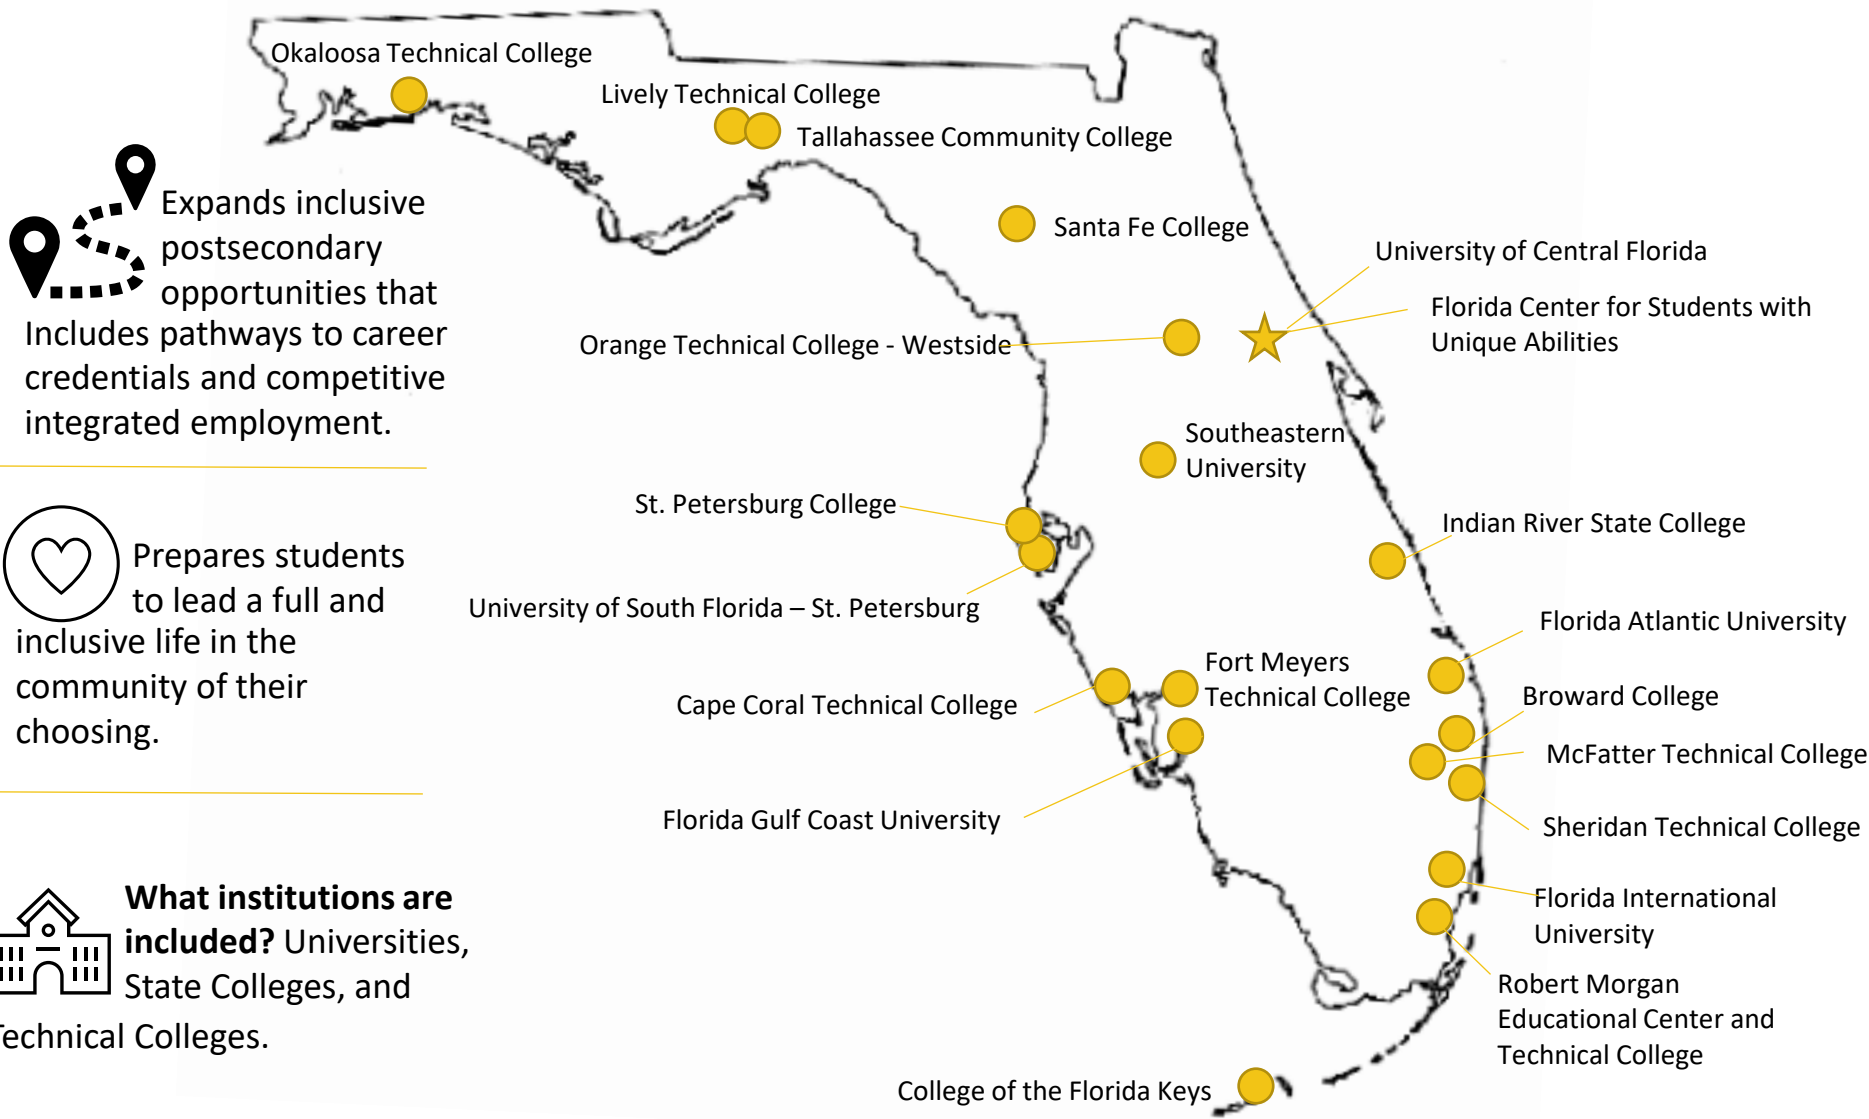

What are Florida Postsecondary Comprehensive Transition Programs (FPCTPs)?

$921k in scholarships was distributed in 2020-21.

Scholarships

97% of eligible students received a scholarship in 2020-21

Inclusive postsecondary education leading to

- increase **independent living**,
- **experiential** postsecondary education, and
- **employment opportunities**

for students with intellectual disabilities

Students are eligible for a **$7,000** scholarship.

FPCTPs Across Florida

Who is eligible to enroll in an FPCTP? A student with an intellectual disability, who is 18 or older, and has exited the K-12 system.

Who is eligible for a scholarship? A student who is enrolled in a Florida Postsecondary Comprehensive Transition Program and maintains satisfactory academic progress.

Where is the FCSUA? The University of Central Florida in Orlando, Florida

Signed into law by Florida's governor on January 21, 2016, with the intent that students with intellectual disabilities and students with disabilities have access to meaningful postsecondary education credentials and be afforded the opportunity to have a meaningful campus experience.